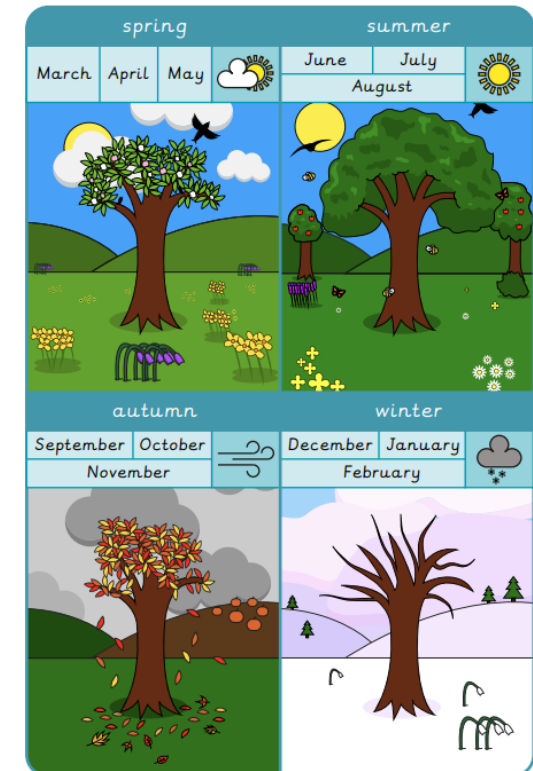

Year 1

Seasonal Changes

Prior learning: EYFS - Knowledge of months of the year and seasons. Own experiences of seasons.

What we are learning

Lesson 1: (K) To identify how the weather changes across the four seasons.	Lesson 2: (K) To identify events and activities that take place in different seasons.	Lesson 3: (K) To recognise how trees change across the four seasons.	Lesson 4: (K) To recognise that daylight hours change across the four seasons. (WS) To record data in a pictogram.	Lesson 5: (K) To observe changes across the four seasons. (WS) To gather and record data about how seasons change over time.	Lesson 6: (K) To plan and carry out a weather report.
----------------------------------------------------------------------------	---------------------------------------------------------------------------------------	----------------------------------------------------------------------	--------------------------------------------------------------------------------------------------------------------	------------------------------------------------------------------------------------------------------------------------------	-------------------------------------------------------

Key vocabulary

month	Measure of time -year divided into 12 parts.	 month
year	Measure of time -12 months or 365 days.	 year
season	One of four parts of a year, marked by the weather conditions.	 season
Spring	The season in which some plants begin to grow again.	 Spring
Summer	Usually the warmest season of the year.	 Summer
Autumn	The season in which some trees lose their leaves.	 Autumn
Winter	Usually the coldest season of the year.	 Winter
deciduous	A plant/tree which sheds its leaves seasonally.	 deciduous
evergreen	A plant /tree which keeps its green leaves all year.	 evergreen
weather	The state of the air/ atmosphere around us.	 weather
symbol	A simple picture or image to represent something else.	 symbol